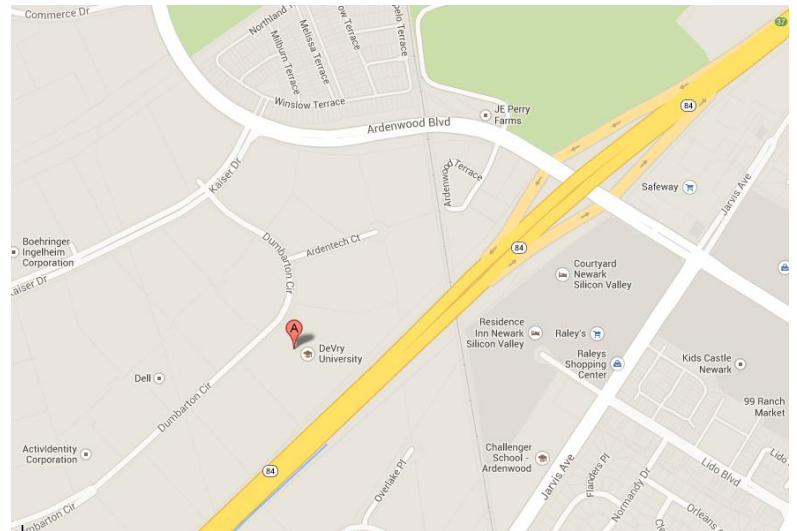

“Building Better Branches” Conference – Getting There

DeVry University is located at 6600 Dumbarton Circle in Fremont.

- From Interstate 880, take the DeCoto Road/Highway 84 exit and head west, toward the Dumbarton Bridge.
- Exit on Ardenwood Boulevard and turn right at the foot of the ramp.
- Left turn on Kaiser Drive.
- Left turn on Dumbarton Circle to 6600.
- Plenty of free parking in front of the building.
- Once you reach DeVry University, follow the signs to the CWC-NorCal Group Conference.

It's not that far – really!

From Sacramento – 1 hour, 44 minutes
From Monterey – 1 hour, 30 minutes
From Santa Rosa – 1 hour, 26 minutes
From Napa – 1 hour, 13 minutes
From San Rafael – 52 minutes
From Pleasant Hill – 44 minutes
From Berkeley – 35 minutes
From Livermore – 33 minutes
From San Mateo – 25 minutes
From San Jose – 25 minutes
From Fremont – You're already there!

North State and Mendocino – OK, yes, it really is “that far” but we still hope you can join us!